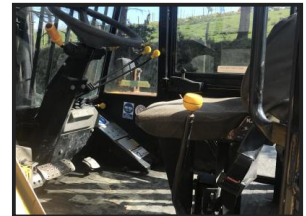

JCB 926

£POA

JCB 926 4WD FORKLIFT
 MANUAL GEARBOX
 EXCELLENT CONDITION
 P.O.A

Product Details

| Product Details | |
|----------------------|------------------------|
| <i>Category/Type</i> | PREVIOUSLY SOLD |
| <i>Make</i> | JCB |
| <i>Model</i> | 926 |
| <i>Year</i> | - |
| <i>Hours</i> | - |