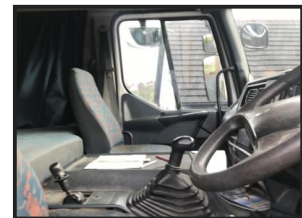

## £POA

1997 RENAULT PREMIUM 340  
 REAR LIFT AXLE, PLANT BODY  
 HYDRAULIC RAMPS, HYDRAULIC WINCH, MANUAL  
 VERY GOOD CONDITION

CALL / WATS APP

SOLD

+353872366135

Product Details

Product Details	
<b>Category/Type</b>	<b>PREVIOUSLY SOLD</b>
<b>Make</b>	<b>RENAULT</b>
<b>Model</b>	<b>PREMIUM 340</b>
<b>Year</b>	<b>1997</b>
<b>Hours</b>	<b>SOLD</b>