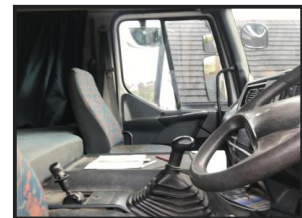

RENAULT PREMIUM 340

£POA

1997 RENAULT PREMIUM 340
 REAR LIFT AXLE, PLANT BODY
 HYDRAULIC RAMPS, HYDRAULIC WINCH, MANUAL
 VERY GOOD CONDITION
 CALL / WATS APP
 SOLD

+353872366135

Product Details

Product Details	
Category/Type	PREVIOUSLY SOLD
Make	RENAULT
Model	PREMIUM 340
Year	1997
Hours	SOLD